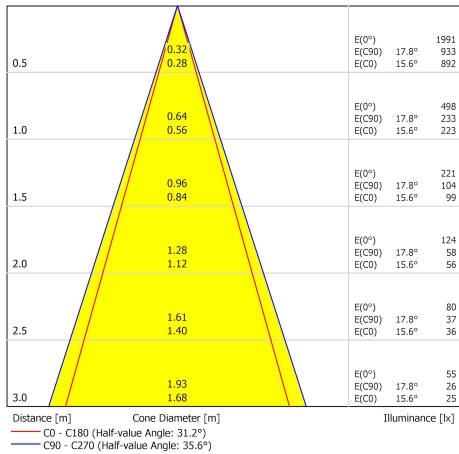

Verbatim LED Dichroic GU10 4W 3000K 250lm 3000K Warm White 250 LM

- GU10 Socket
- 220-240V
- 25,000 hours Lifetime
- 89% Energy Saving
- Luminous Flux: 250 lm
- Equivalent to 38W incandescent bulb

Product Number	52504
General Data	
Lamp Socket	GU10
Electric Data	
Wattage (W)	4.0
Wattage Equivalent (W)	38
Voltage (V)	220-240
Dimmable	no
Power Factor	0.47
Operating Frequency (Hz)	50-60
Geometric Data	
Length (mm)	57
Diameter (mm)	50
Weight (g)	48
Photometric Data	
Luminous Flux (lm)	250
Luminous Flux 90° Cone (lm)	250
CRI	80
CCT (K)	3000
Luminous Intensity (cd)	480
Beam Angle (°)	35
Luminous Efficacy (lm/W)	63
Lifetime (hrs)	25,000
Switching Cycle	100,000

20/01/2015

Photometric Diagrams

Energy Rating

Technical Packaging Details

Barcode

023942525042

Pack Dimensions(HxWxL)

H69*W51*L51 (mm)

Pack Weight

51g (g)

MOQ

10

Carton Dimensions (HxWxL)

H80*W115*L270 (mm)

Cartons/Pallet

240