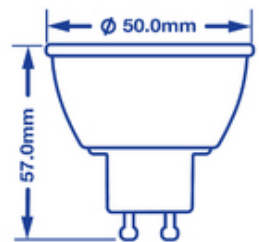

Verbatim LED Dichroic GU10 4W 3000K 250lm 3000K Warm White 250 LM

- GU10 Socket
- 220-240V
- 25,000 hours Lifetime
- 89% Energy Saving
- Luminous Flux: 250 lm
- Equivalent to 38W incandescent bulb

Product Number	52504
General Data	
Lamp Socket	GU10
Electric Data	
Wattage (W)	4.0
Wattage Equivalent (W)	38
Voltage (V)	220-240
Dimmable	no
Power Factor	0.47
Operating Frequency (Hz)	50-60
Geometric Data	
Length (mm)	57
Diameter (mm)	50
Weight (g)	48
Photometric Data	
Luminous Flux (lm)	250
Luminous Flux 90° Cone (lm)	250
CRI	80
CCT (K)	3000
Luminous Intensity (cd)	480
Beam Angle (°)	35
Luminous Efficacy (lm/W)	63
Lifetime (hrs)	25,000
Switching Cycle	100,000

20/01/2015

Photometric Diagrams

Energy Rating

Technical Packaging Details

Barcode

023942525042

Pack Dimensions(HxWxL)

H69*W51*L51 (mm)

Pack Weight

51g (g)

MOQ

10

Carton Dimensions (HxWxL)

H80*W115*L270 (mm)

Cartons/Pallet

240