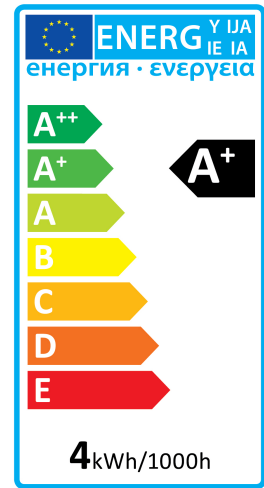

Verbatim LED Dichroic GU10 4W 3000K 250lm 3000K Warm White 250 LM

- GU10 Socket
- 220-240V
- 25,000 hours Lifetime
- 89% Energy Saving
- Luminous Flux: 250 lm
- Equivalent to 38W incandescent bulb

Product Number	52504
General Data	
Lamp Socket	GU10
Electric Data	
Wattage (W)	4.0
Wattage Equivalent (W)	38
Voltage (V)	220-240
Dimmable	no
Power Factor	0.47
Operating Frequency (Hz)	50-60
Geometric Data	
Length (mm)	57
Diameter (mm)	50
Weight (g)	48
Photometric Data	
Luminous Flux (lm)	250
Luminous Flux 90° Cone (lm)	250
CRI	80
CCT (K)	3000
Luminous Intensity (cd)	480
Beam Angle (°)	35
Luminous Efficacy (lm/W)	63
Lifetime (hrs)	25,000
Switching Cycle	100,000

20/01/2015

Photometric Diagrams

Energy Rating

Technical Packaging Details

Barcode

023942525042

Pack Dimensions(HxWxL)

H69*W51*L51 (mm)