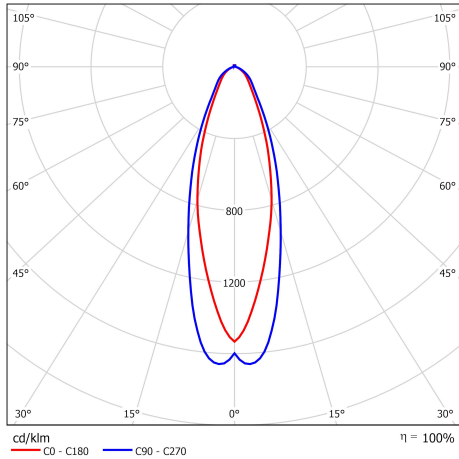

Verbatim LED Dichroic GU10 4W 3000K 250lm 3000K Warm White 250 LM

- GU10 Socket
- 220-240V
- 25,000 hours Lifetime
- 89% Energy Saving
- Luminous Flux: 250 lm
- Equivalent to 38W incandescent bulb

Product Number	52504
General Data	
Lamp Socket	GU10
Electric Data	
Wattage (W)	4.0
Wattage Equivalent (W)	38
Voltage (V)	220-240
Dimmable	no
Power Factor	0.47
Operating Frequency (Hz)	50-60
Geometric Data	
Length (mm)	57
Diameter (mm)	50
Weight (g)	48
Photometric Data	
Luminous Flux (lm)	250
Luminous Flux 90° Cone (lm)	250
CRI	80
CCT (K)	3000
Luminous Intensity (cd)	480
Beam Angle (°)	35
Luminous Efficacy (lm/W)	63
Lifetime (hrs)	25,000
Switching Cycle	100,000

20/01/2015

Photometric Diagrams

Energy Rating

Technical Packaging Details

Barcode

023942525042

Pack Dimensions(HxWxL)

H69*W51*L51 (mm)